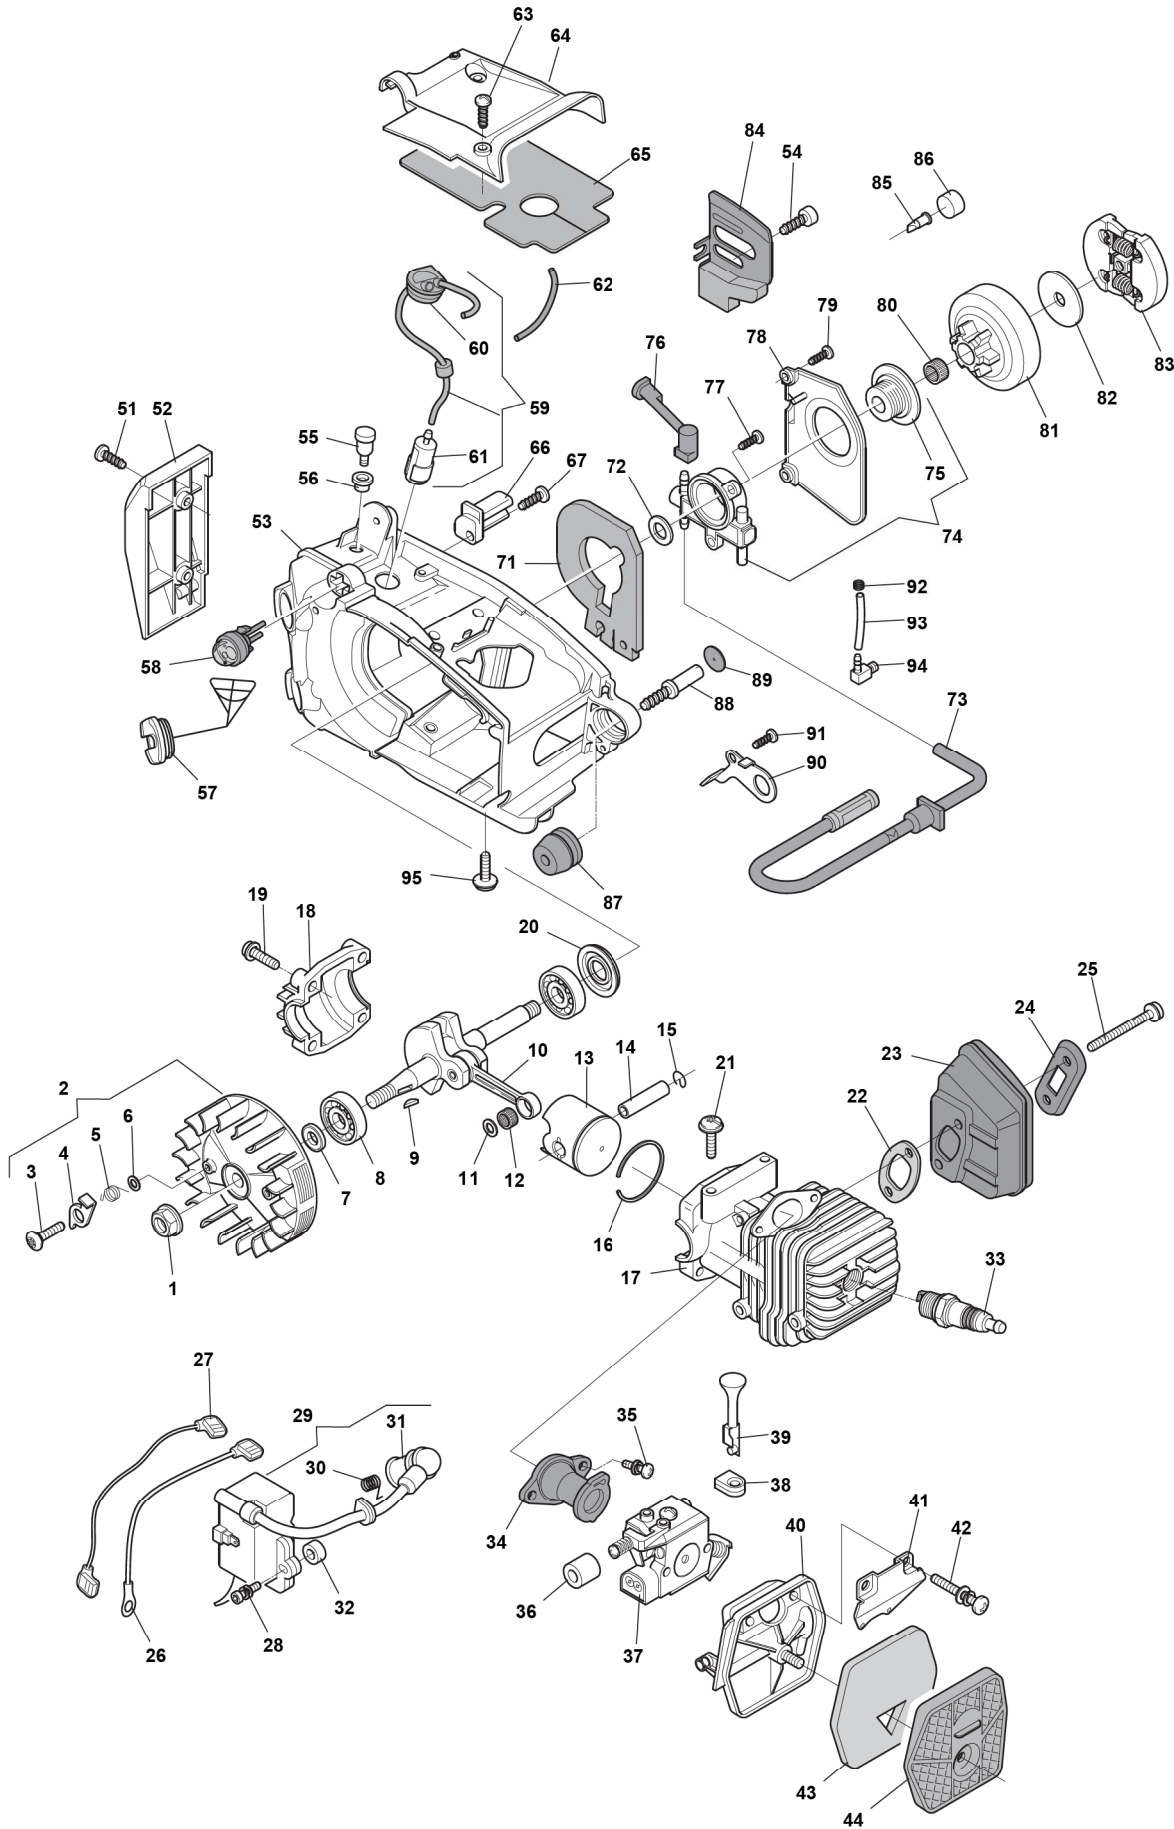

PR

270

270C

2007

221.0

3 / 4

N.	CODE	Q.TY	DESCRIZIONE	DESCRIPTION	DESCRIPTION	BESCHREIBUNG	REMARKS
79	23878008/0	2	VITE	SCREW	VIS	SCHRAUBE	
80	6995230	1	GABBIA A RULLI	NEEDLE BEARING	CAGE À ROULEMENTS	WALZENKÄFIG	
81	6995176	1	ASS.CAMPANA FRIZIONE 3/8"	DRUM ASS'Y, CLUTCH 3/8"	CLOCHE FRICTION 3/8"	SET KUPPLUNGSGLOCKE 3/8"	
81	6995178	1	ASS.CAMPANA FRIZIONE 1/4"	DRUM ASS'Y, CLUTCH 1/4"	CLOCHE FRICTION 1/4"	SET KUPPLUNGSGLOCKE 1/4"	
82	6995203	1	RASAMENTO CAMPANA	SPROCKET WASHER	RONDELLE CLOCHE	SCHEIBE GLOCKE	
83	6995177	1	ASS. FRIZIONE	CLUTCH ASS.Y	FRICTION	SET KUPPLUNG	
84	6995241	1	PIASTRINA	PLATE	PLAQUE	PLATTE	
85	6995220	1	VALVOLA	VALVE	VANNE	VENTIL	
86	6995192	1	GUARNIZIONE	GASKET	GARNITURE	DICHTUNG	
87	23275005/0	1	GOMMINO ANTIVIBRAN- TE	SHOCK ABSORBER	CAOUTCHOUC ANTI- BRATIONS	SCHWINGUNGSDÄMPFER	
88	23878007/0	1	VITE	SCREW	VIS	SCHRAUBE	
89	23790006/0	1	TAPPO PER GOMMINO ANTIVIB	CAP	BOUCH. POUR CAOUT. ANTI-VIB.	STOPFEN	
90	6995219	1	STAFFA	CLAMP	ETRIER	BRIDE	
91	23878009/0	1	VITE	SCREW	VIS	SCHRAUBE	
92	6995231	1	FASCETTA	FAIR LED	FIXATION DE CABLE	KABELBEFESTIGUNG	
93	6995184	1	TUBO	TUBE	TUBE	ROHR	
94	6995235	1	RACCORDO TUBI	TUBE CONNECTION	CONNEXION TUBE	ANSCHLUSS	
95	6995181	1	VITE	SCREW	VIS	SCHRAUBE	