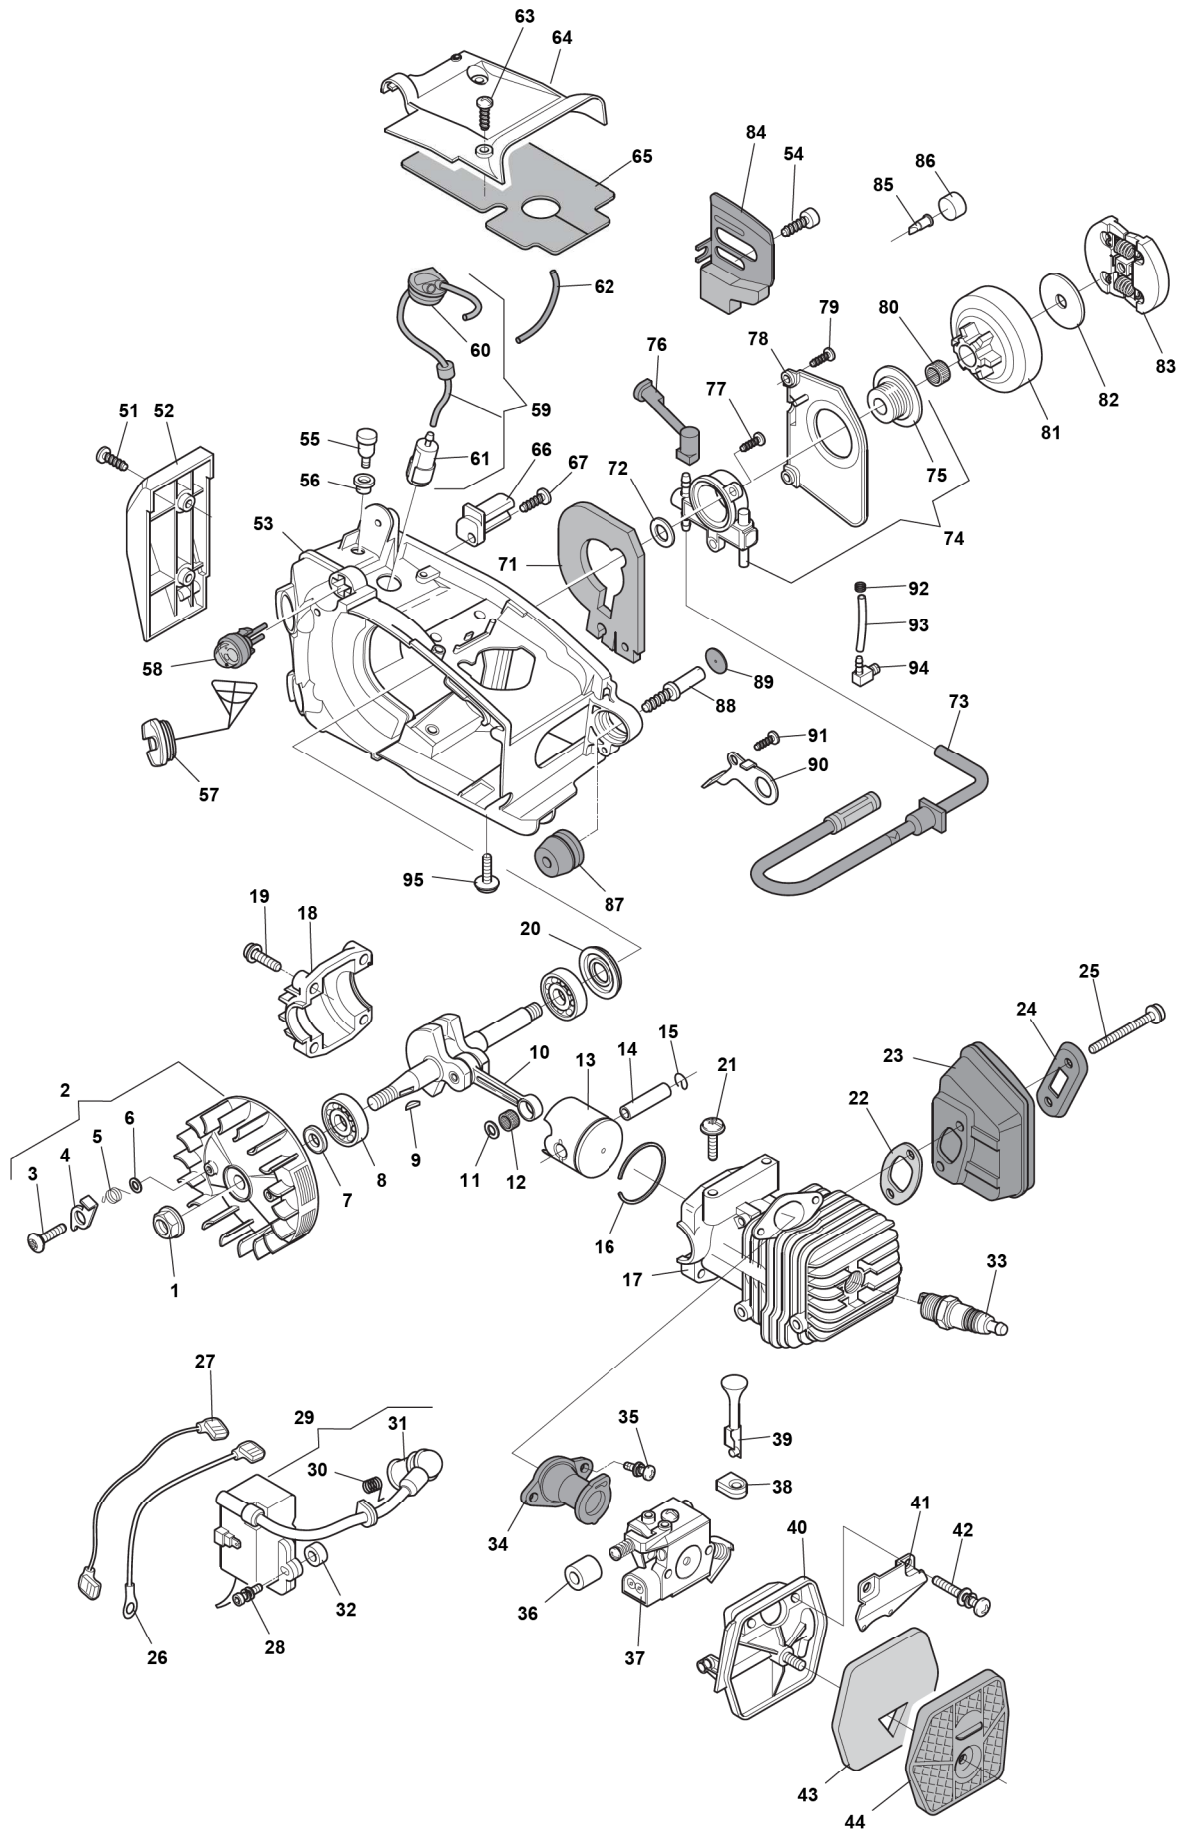

PR

270

270C

2007

221.0

1 / 4

N.	CODE	Q.TY	DESCRIZIONE	DESCRIPTION	DESCRIPTION	BESCHREIBUNG	REMARKS
1	6995173	1	DADO	NUT	ECROU	MUTTER	
2	6995207	1	ASS. VOLANO MAGNETE	FLYWHEEL ASSY	VOLANT AIMANT	SCHWUNGRAD MAGNET	
3	6995224	2	VITE	SCREW	VIS	SCHRAUBE	
4	6995208	2	AGGANCIO VOLANO	FLYWHEEL STARTER HOOK	FIXATION VOLANT	SPERRE SCHWUNGRAD	
5	6995250	2	MOLLA AGGANCIO	FLYWHEEL SPRING	RESSORT FIXATION	FEDER SPERRUNG	
6	6995225	2	RONDELLA	WASHER	RONDELLE	UNTERLEGSCHIEBE	
7	6995247	1	ANELLO DI TENUTA	SEAL RING	ANNEAU DE TENUE	DICHTRING	
8	6995170	2	CUSCINETTO	BALL BEARING	ROULEMENT	LAGER	
9	6995018	1	LINGUETTA VOLANO	FLYWHEEL KEY	LANGUETTE VOLANT	LASCHE SCHWUNGRAD	
10	6995202	1	ALBERO MOTORE	CRANKSHAFT	ARBRE MOTEUR	MOTORWELLE	
11	6995169	2	RONDELLA	WASHER	RONDELLE	UNTERLEGSCHIEBE	
12	6995237	1	ASTUCCIO A RULLI	NEEDLE BEARING	ROUL. AIGUILLES	WALZENROHR	
13	6995200	1	PISTONE	PISTON	PISTON	KOLBEN	
14	6995172	1	SPINOTTO PISTONE	PISTON PIN	POINTEAU PISTON	KOLBENBOLZEN	
15	6995171	2	FERMO SPINOTTO	CIRCLIP	CIRCLIP POINTEAU	BOLZENSPERRE	
16	6995201	1	FASCIA ELASTICA	PISTON RING	COLLIER ÉLASTIQUE	KOLBENRING	
17	6995245	1	ASS. CILINDRO	CYLINDER ASSY	ENS.CYLINDRE	SET ZYLINDER	
18	6995186	1	COPPA SOTTOCILINDRO	STABILIZER	STABILISATEUR	STABILISATOR	
19	6995252	4	VITE	SCREW	VIS	SCHRAUBE	
20	6995248	1	ANELLO DI TENUTA	SEAL RING	ANNEAU DE TENUE	DICHTRING	
21	6995229	4	VITE	SCREW	VIS	SCHRAUBE	
22	6995185	1	GUARNIZIONE SILENZIA-TORE	MUFFLER GASKET	GARNITURE SILENCIEUX	DICHTUNG SCHALLDÄMP-FER	
23	6995246	1	SILENZIATORE	MUFFLER	SILENCIEUX	SCHALLDÄMPFER	
24	6995251	1	PIASTRINA	PLATE	PLAQUE	HALBLECH	
25	6995182	2	VITE	SCREW	VIS	SCHRAUBE	
26	6995210	1	CAVO MASSA	EARTH CABLE	CÂBLE MASSE	ERDUNGSKABEL	
27	6995227	1	CAVO DI STOP	STOP WIRE	CÂBLE ARRÊT	KABELSPERRE	
28	6995234	2	VITE	SCREW	VIS	SCHRAUBE	
29	6995209	1	BOBINA ELETTRONICA	ELECTRONIC COIL	BOBINE ÉLECTRONIQUE	ELEKTRONIKSPULE	
30	6995022	1	MOLLA ATTACCO CAN-DELA	SPARK PLUG SPRING	RESSORT FIXATION BOUGIE	FEDER ZÜNDKERZENBEF.	
31	6995066	1	CAPPUCCIO CANDELA	SPARK PLUG COVER	CAPUCHON BOUGIE	ZÜNDKERZENKAPPE	
32	6995238	2	DISTANZIALE	BUSHING	ENTRETOISE	DISTANZSTÜCK	
33	3210024	1	CANDELA	SPARK PLUG	BOUGIE	ZÜNDKERZE	
34	6995183	1	ASS. COLLETTOR ASPIRA-ZIONE	INTAKE MANIFOLD ASSY	COLLECTEUR ASPIRA-TION	KOLLEKTOR ANSAUGUNG	
35	6995167	2	VITE	SCREW	VIS	SCHRAUBE	
36	6995212	1	GUARNIZIONE	GASKET	GARNITURE	DICHTUNG	
37	6995244	1	CARBURATORE	CARBURETTOR	CARBURATEUR	VERGASER	
38	6995214	1	GOMMINO LEVA ARIA	GROMMET	CAOUTCHOUC LEVIER AIR	GUMMI CHOCKERHEBEL	
39	6995213	1	TIRANTE LEVA ARIA	CHOKE LEVER ROD	TIRANT MANETTE AIR	SPANNSTIFT CHOKER-HEBEL	
40	6995243	1	BASE FILTRO ARIA	AIR FILTER SUPPORT	BASE POUR FILTRE À HUILE	BASIS F. LUFTFILTER	
41	6995211	1	PIASTRINA	PLATE	PLAQUE	PLATTE	
41	6995168	2	VITE	SCREW	VIS	SCHRAUBE	
43	6995217	1	FILTRO ARIA	AIR FILTER	FILTRE À AIR	LUFTFILTER	
44	6995216	1	COPERCHIO FILTRO ARIA	AIR CLEANER COVER	COUVERCLE FILTRE AIR	LUFTFILTERDECKEL	
51	23878008/0	2	VITE	SCREW	VIS	SCHRAUBE	
52	6995175	1	CARTER ANTERIORE	FRONT COVER	COUVERCLE AVANT	DECKEL	
53	6995239	1	ASS.CARTER MOTORE	CRANKCASE ASS.Y	ENS. CARTER MOTEUR	PAAR MOTORABDE-CKUNG	
54	6995187	2	VITE	SCREW	VIS	SCHRAUBE	
55	6995221	1	ASS. VALVOLA SFIATO	BREATHER VALVE ASSY	VANNE ÉVENT RÉSER-VOIR	SET LÜFTUNGSVENTIL	
56	6995232	1	GOMMINO	GROMMET	CAOUTCHOUC	GUMMI	
57	6995193	2	ASS. TAPPO	CAP ASS'Y	BOUCHON	SET DECKEL	
58	6995228	1	AIR PURGE	AIR PURGE	AIR PURGE	AIR PURGE	
59	6995188	1	ASS. TUBO PESCANTE	GROMMET ASS.Y	ENS.RONDELLE CAOUT-CHOU	SET GUMMIRINGE	
60	6995189	1	GOMMINO PASSATUBO	GROMMET	CAOUTCHOUC PASSE-CÂBLE	GUMMI	
61	6995174	1	ASS. PESCANTE MI-SCELA	FUEL PICKUP ASSY	PLONGEUR MÉLANGE	TREIBSTOFFZUFUHR	
62	6995190	1	TUBO	TUBE	TUBE	ROHR	
63	23878008/0	2	VITE	SCREW	VIS	SCHRAUBE	
64	6995249	1	CARTER SUPERIORE	UPPER COVER	COUVERCLE SUPE-RIEURE	DECKEL	
65	6995194	1	PROTEZIONE	GUARD	PROTECTION	SCHUTZ	
66	6995180	1	FERMACATENA	CHAIN GUARD	BUTÉE CHÂINE	KETTENSTOP	
67	6995179	1	VITE	SCREW	VIS	SCHRAUBE	
71	6995204	1	GUARNIZIONE	GASKET	GARNITURE	DICHTUNG	
72	6995223	1	RONDELLA	WASHER	RONDELLE	UNTERLEGSCHIEBE	
73	6995191	1	ASS. PESCANTE OLIO C/TUBO	FILTER INTANK ASSY WITH PIPE	TUBE ASPIRATION HUILE	SATZ ÖLZUFUHR M.SCHLAUCH	
74	6995242	1	ASS. POMPA OLIO	OIL PUMP ASSY	POMPE À HUILE	SET ÖLPUMPE	
75	6995222	1	VITE SENZA FINE	FEMALE SCREW	VIS SANS FIN	ENDLOSSCHRAUBE	
76	6995205	1	TUBO	TUBE	TUBE	ROHR	
77	6995008	2	VITE	SCREW	VIS	SCHRAUBE	
78	6995206	1	COPERCHIO POMPA	COVER PUMP	COUVERCLE POMPE	DECKEL ÖLPUMPE